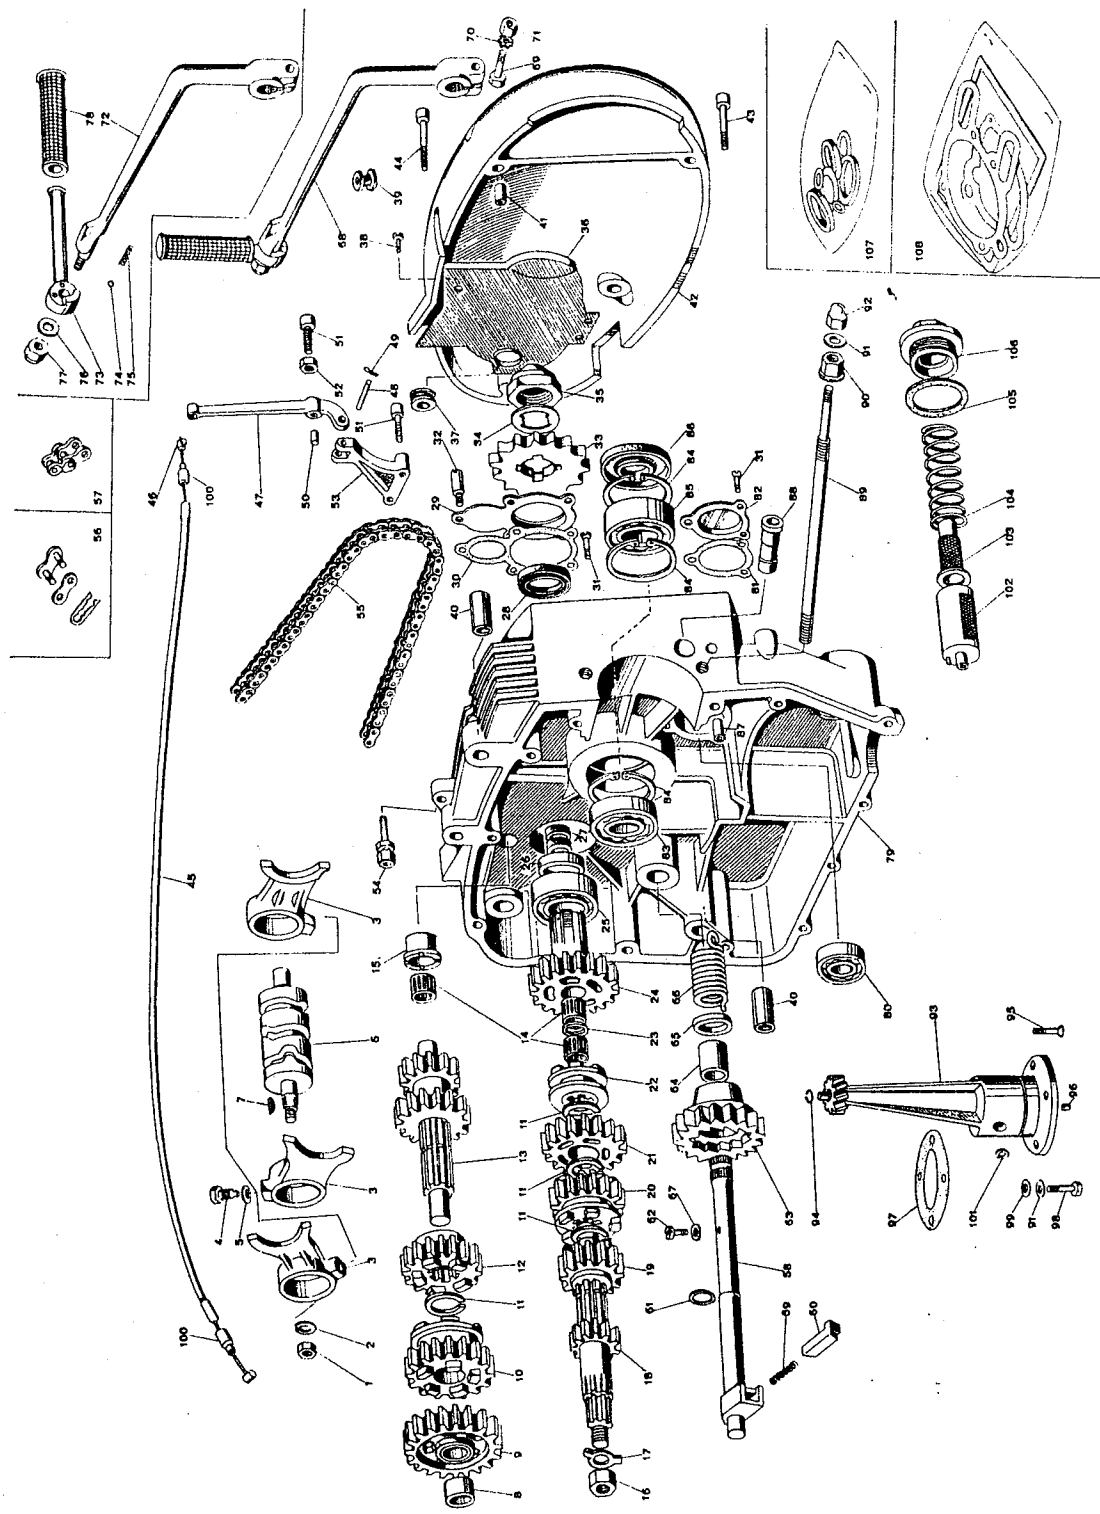

*Supplied only with 3952/125. 3952/250.

125cc and 250cc Barracuda

Engine Parts

Table #3

Ref. Part No.		Part No.	Description	Ref. No.	Part No.	Part No.	Description
No. 125cc		250cc		No.	125cc	250cc	
1	UI 315	UI 315	Nut	35	2533	2533	Nut
2	2558	2558	Lock washer	36	3646	3646	Cover
3	2350	2350	Shifting fork	37	2807	2807	Rubber ring
4	2440	2440	Bolt	38	DT 49	DT 49	Screw (5x8)
5	2441	2441	Washer	39	2572	2572	Rubber ring
6	3966	3966	Desmodromic shaft	40	2380	2380	Centering bushing
7	2368	2368	Woodruff key	41	2383	2383	Centering bushing
8	3246	3246	Bushing	42	3941	3941	L. H. cover
9	3651	3651	1st gear	43	MU 1224	MU 1224	Allen screw (6x30)
10	3963	3963	2nd gear	44	MU 1229	MU 1229	Allen screw (6x40)
11	2535	2535	Seeger ring	45	3716/2	3716/2	Clutch cable
12	3964	3964	3rd gear	46	M 277	M 277	Nipple
13	3962	3962	Secondary shaft	47	2234/1	2234/1	Clutch lever
14	3917	3917	Roller cage	48	2236	2236	Pin
15	3930	3930	Steel bushing	49	MU-305	MU-305	Cotter pin
16	2092	2092	Nut	50	2235/1	2235/1	Roller (7x10)
17	2102	2102	Washer	51	MU 8034	MU 8034	Allen screw (6x20)
18	3957	3957	Primary shaft	52	2506	2506	Locking nut
19	3958	3958	2nd gear	53	3608	3608	Lever support
20	3959	3959	3rd gear	54	CS 229	CS 229	Cable adjuster
21	3960	3960	4th gear	55	H 8156/4	H 8156/4	Chain (108)
22	3965	3965	5th gear sliding	56	SD 152	SD 152	Master link
23	2881/1	2881/1	Spacer	57	SD 152/A	SD 152/A	1 1/2 link
24	3961	3961	5th gear	58	3970	3970	Starter shaft
25	3928	3928	Bearing	59	3609/1	3609/1	Spring
26	3931	3931	Spacer	60	3612/1	3612/1	Bowl
27	2531	2531	Oil seal	61	3874	3874	Oil seal
28	MU 744	MU 744	Oil seal	62	B-1136	B-1136	Screw (5x12)
29	3929	3929	Oil seal plate	63	3616/1	3616/1	Starter gear
30	2433	2433	Gasket	64	3618	3618	Bushing
31	2436	2436	Screw (5x12)	65	3971	3971	Spacer
32	3944	3944	Special stud	66	3610	3610	Spring
33	3790 (T 15)	2031	Counter shaft spro.	67	MU 7559	MU 7559	Washer
34	2534	2534	Washer	68	SD 365	SD 365	Kick starter pedal