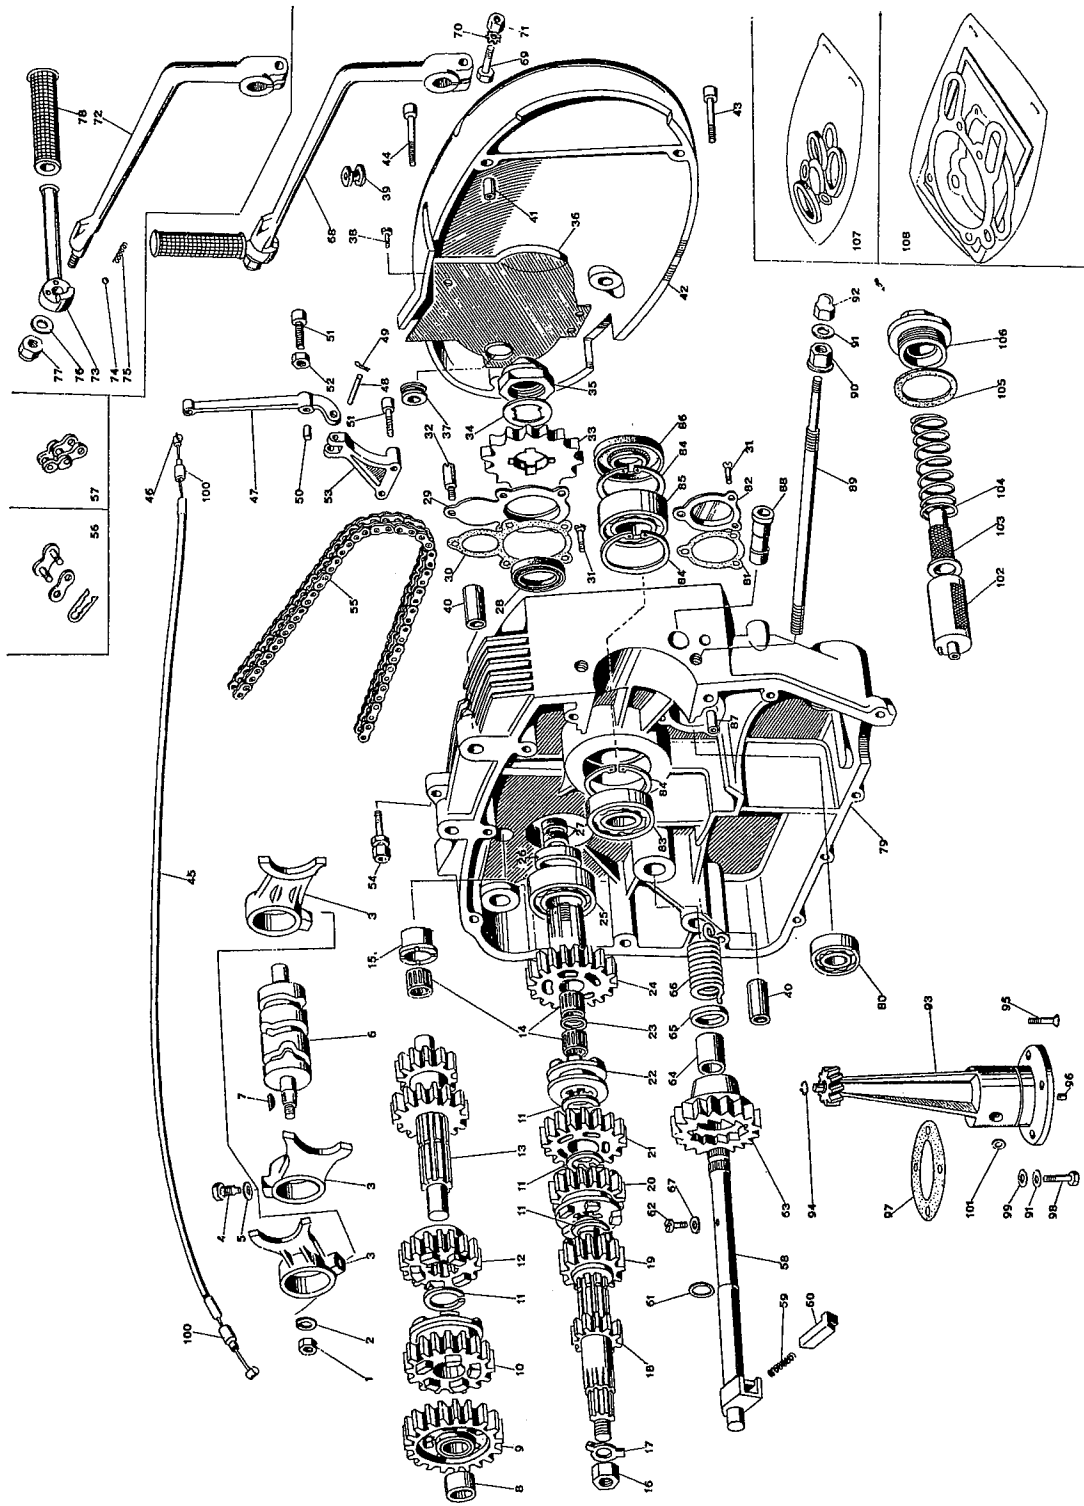

125cc and 250cc Barracuda

Engine Parts

Table #3

Ref. Part No.		Part No.	Description	Ref. No.	Part No.	Part No.	Description
No. 125cc		250cc		No.	125cc	250cc	
1	UI 315	UI 315	Nut	35	2533	2533	Nut
2	2558	2558	Lock washer	36	3646	3646	Cover
3	2350	2350	Shifting fork	37	2807	2807	Rubber ring
4	2440	2440	Bolt	38	DT 49	DT 49	Screw (5x8)
5	2441	2441	Washer	39	2572	2572	Rubber ring
6	3966	3966	Desmodromic shaft	40	2380	2380	Centering bushing
7	2368	2368	Woodruff key	41	2383	2383	Centering bushing
8	3246	3246	Bushing	42	3941	3941	L. H. cover
9	3651	3651	1st gear	43	MU 1224	MU 1224	Allen screw (6x30)
10	3963	3963	2nd gear	44	MU 1229	MU 1229	Allen screw (6x40)
11	2535	2535	Seeger ring	45	3716/2	3716/2	Clutch cable
12	3964	3964	3rd gear	46	M 277	M 277	Nipple
13	3962	3962	Secondary shaft	47	2234/1	2234/1	Clutch lever
14	3917	3917	Roller cage	48	2236	2236	Pin
15	3930	3930	Steel bushing	49	MU-305	MU-305	Cotter pin
16	2092	2092	Nut	50	2235/1	2235/1	Roller (7x10)
17	2102	2102	Washer	51	MU 8034	MU 8034	Allen screw (6x20)
18	3957	3957	Primary shaft	52	2506	2506	Locking nut
19	3958	3958	2nd gear	53	3608	3608	Lever support
20	3959	3959	3rd gear	54	CS 229	CS 229	Cable adjuster
21	3960	3960	4th gear	55	H 8156/4	H 8156/4	Chain (108)
22	3965	3965	5th gear sliding	56	SD 152	SD 152	Master link
23	2881/1	2881/1	Spacer	57	SD 152/A	SD 152/A	1 1/2 link
24	3961	3961	5th gear	58	3970	3970	Starter shaft
25	3928	3928	Bearing	59	3609/1	3609/1	Spring
26	3931	3931	Spacer	60	3612/1	3612/1	Bowl
27	2531	2531	Oil seal	61	3874	3874	Oil seal
28	MU 744	MU 744	Oil seal	62	B-1136	B-1136	Screw (5x12)
29	3929	3929	Oil seal plate	63	3616/1	3616/1	Starter gear
30	2433	2433	Gasket	64	3618	3618	Bushing
31	2436	2436	Screw (5x12)	65	3971	3971	Spacer
32	3944	3944	Special stud	66	3610	3610	Spring
33	3790 (T 15)	2031	Counter shaft spro.	67	MU 7559	MU 7559	Washer
34	2534	2534	Washer	68	SD 365	SD 365	Kick starter pedal