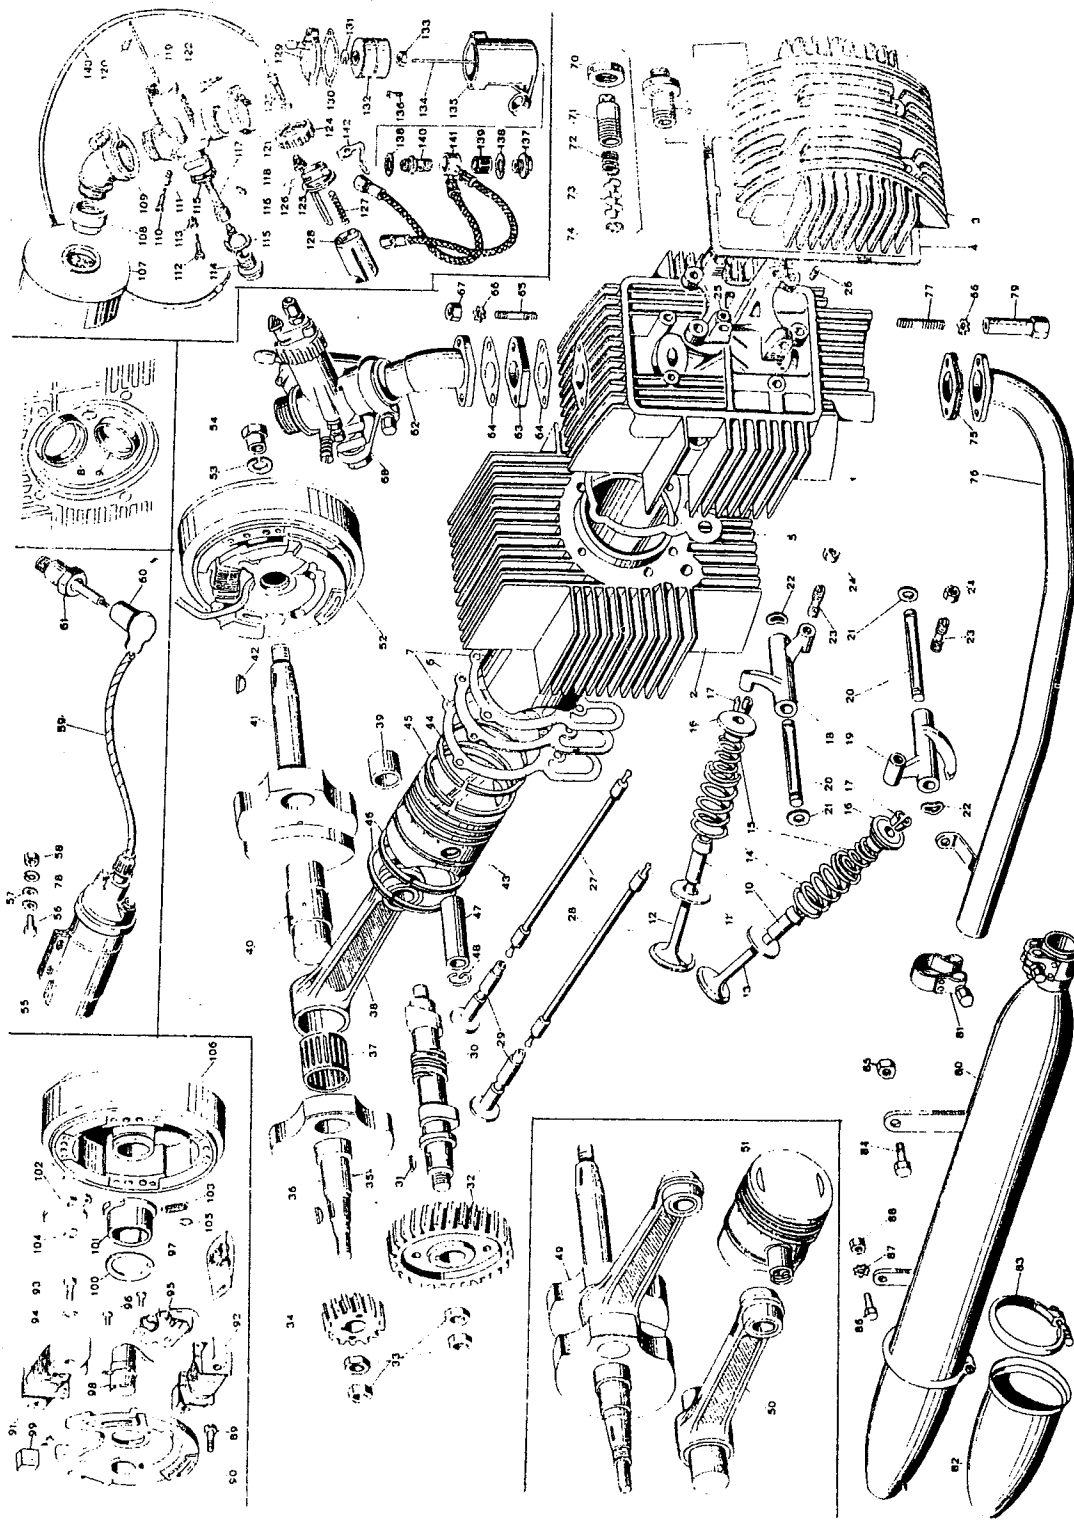

125cc and 250cc Barracuda

Engine Parts

Table #1

Ref. No.	Part No.	Description	Ref. No.	Part No.	Description
61	H 8508	Spark plug	93	SD 551/G	Screw
62	2866	Intake manifold	94	1984/H	Washer
63	2688	Insulating flange	95	SD 5/B	Point
64	2543	Gasket	96	G 221/3	Screw
65	2695	Stud	97	G 221/5	Screw and washer set
66	MU 432	Lock washer	98	1984/F	Condenser
67	2511	Nut	99	SD 551/E	Grease felt
68*	DE 4115	Carburetor	100	SD 5/D	Clip
69	SD 3	Breather complete	101	SD 5/CA	Cam
70	2698	Ring	102	I 9158/G	Platè
71	2697	Breather body	103	SD 5/E	Spring
72	2700	Spring	104	I 9158/I	Clip
73	2699	Breather plate	105	I 9158/L	Clip
74	2696	Clip	106	SD 592/A	Flywheel
75	2473	Exh. pipe gasket	107	10065/F35/1	DE10029/F20/1 Air filter
76	4102	Exhaust pipe	108	DE 1716	Spacer
77	2542	Stud	109	DE 1701/C	Elbow with clamp
78	L 11	Lock washer	110	DE 2115	Mixture adj. screw
79	2550	Special nut	111	DE 1411	Spring
80	4095	Muffler	112	DE 1095	Slide Stop screw
81	SD 167	Clamp	113	DE 1096	Nut
82	SD 306/A	Muffler tail	114	DE 2086	Plug
83	H 8504/B	Tail clamp	115	DE 1382	Gasket
84	M 129	Allen screw (10x6)	116	1486/95	DE 1486/100 Main jet
85	MU 7929	Nut	117	2058	DE 3171 Needle jet
86	MU 614	Bolt	118	1488/40	DE 1488/45 Minimum jet
87	MU 589	Lock Washer	119	2343/10	DE 2343/11 Needle
88	MU 187	Nut	120	DE 1407	DE 1407 Clip
89	3594	Allen screw	121	1722	DE 1723 Clamp
90	SD 551/B	Baking plate	122	DE 1111	DE 1111 Screw
91	SD 593/A	Light coil	123	DE 1104	DE 1104 Cable Adjuster
92	SD 551/C	Ignition coil	124	DE 2324	DE 2324 Ring

*Order Pa. Nos. DE 4115 UB22BS -DE 4119 UB24BS2