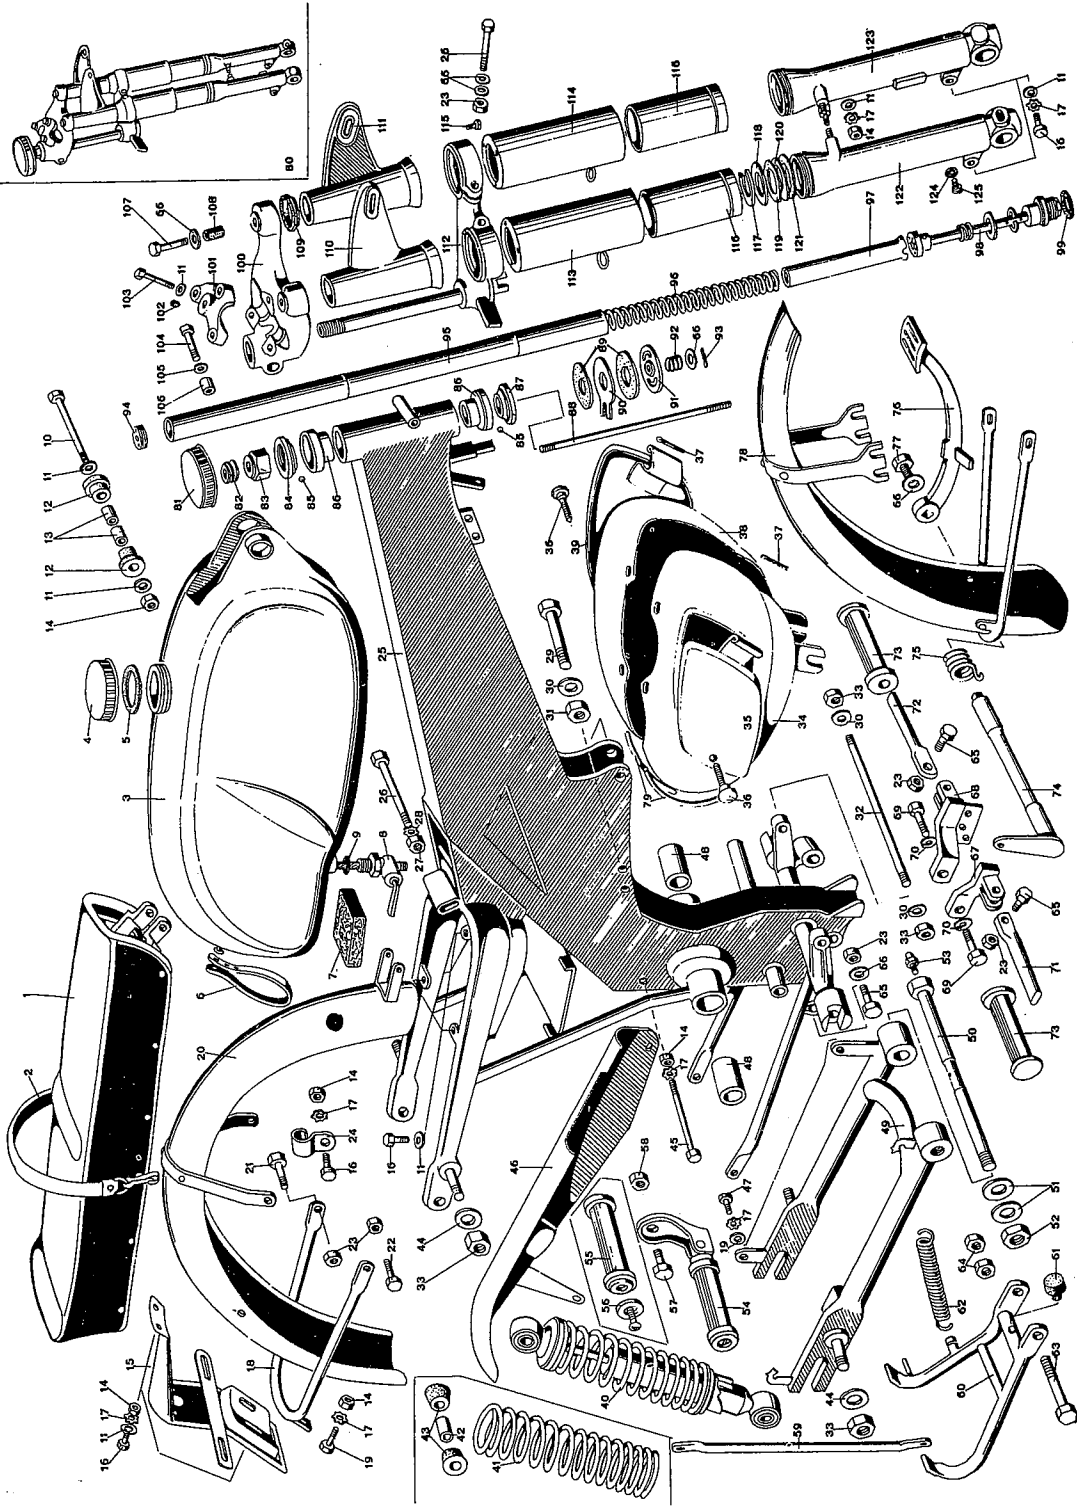

125cc and 250cc Barracuda

Frame Parts

Table #4

Ref. Part No.		Part No.	Description	Ref. No.	Part No.	Part No.	Description
No. 125cc		250cc			125cc	250cc	
1	4094	4094	Seat	35	4082/A	4082/A	R. H. tool box cover
2	G 255/1	G 255/1	Seat strap	36	BS 331	BS 331	Knob
3	4093	4093	Fuel tank	37	4082/B	4082/B	Cotter pin
4	4093/A	4093/A	Tank cap	38	4083	4083	L. H. tool box
5	4093/B	4093/B	Gasket	39	4083/A	4083/A	L. H. tool box cover
6	G 7597	G 7597	Rubber strap	40	H 8525	H 8525	Shock absorber
7	3702/1	3702/1	Felt	41	H 8525/A	H 8525/A	Spring
8	4097	4097	Petcock	42	H 8525/B	H 8525/B	Bushing
9	2598	2598	Gasket	43	L 3209/2	L 3209/2	Rubber grommet
10	2525	2525	Bolt (6x105)	44	2517	2517	Washer
11	MU 332	MU 332	Washer	45	3323	3323	Bolt
12	2568	2568	Rubber grommet	46	4090	4090	Chain cover
13	2569	2569	Sleeve	47	MU 324	MU 324	Bolt (6x10)
14	MU 280	MU 280	Nut	48	2162	2162	Bushing
15	M 255	M 255	License plate	49	4041	4041	Swing arm
16	MU 235	MU 235	Bolt (6x12)	50	4042	4042	Shaft
17	MU 432	MU 432	Lock washer	51	2186	2186	Trust washer
18	4088	4088	R. fender bracket	52	2187	2187	Nut
19	MU 84	MU 84	Bolt (6x14)	53	3030	3030	Grease nipple
20	3694/1	3694/1	Rear fender	54	G 229	G 229	Rear foot peg
21	L 840	L 840	Bolt (8x25)	55	G 229/1	G 229/1	Rubber foot peg
22	H 8312	H 8312	Bolt (8x28)	56	G 229/2	G 229/2	Screw and washer
23	MU 187	MU 187	Nut	57	M 129	M 129	Bolt (10x16)
24	3690	3690	Clamp	58	MU 7929	MU 7929	Nut
25	4038	4038	Frame	59	3989	3989	Muffler bracket
26	G 217	G 217	Bolt (8x75)	60	2692	2692	Center stand
27	2379	2379	Nut	61	2595	2595	Rubber plug
28	MU 589	MU 589	Lock washer	62	2600	2600	Spring
29	2545	2545	Bolt (10x50)	63	3688	3688	Bolt
30	MU 1559	MU 1559	Washer	64	CS 431	CS 431	Nut
31	2546	2546	Nut	65	3704	3704	Bolt (8x30)
32	3873	3873	Stud	66	MU 612	MU 612	Washer
33	L 16	L 16	Nut	67	3980	3980	R. H. foot peg support
34	4082	4082	R. H. tool box	68	3981	3981	L. H. foot peg support